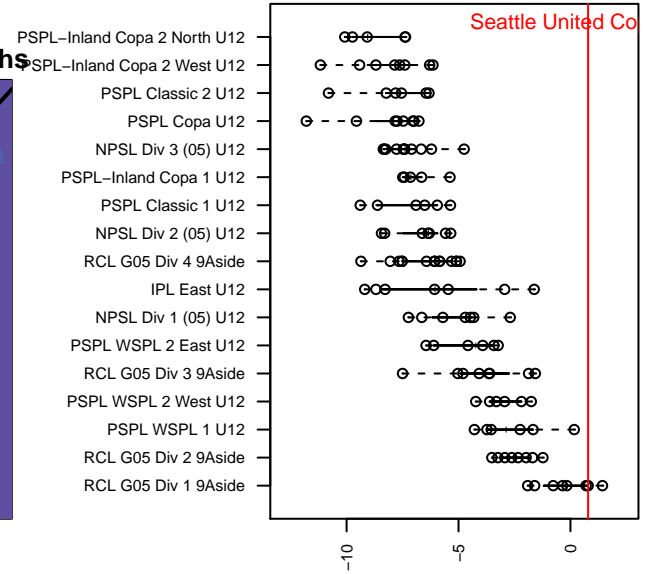

Seattle United Copa G05

Seattle United Premier
 Seattle, WA
 G05 total strength=1276
 attack=4.05 defense=6.7
 fall league = RCL G05 Div 1 9Aside
 spr league = Win RCL G05 Div 1

alt names used:
 Seattle United G05 Copa A
 Seattle United G05 Copa A
 Seattle United G05 Copa A

Venues played:
 2016 RCL G05 Div 1 9Aside
 2016 Win RCL G05 Div 1
 2016 WYS Championship G05

Seattle United Copa G05
 Dots are actual minus expected GF (blue circles) and GA (red triangles).
 Blue line is smoothed change in attack strength. Red is smoothed change in defense strength.

**attack and defense variance (black dot)
relative to other teams
and top 10 in region**

**attack and defense rating
relative to others at age
and all opponents in last 13 months**

Performance relative to 13 month average