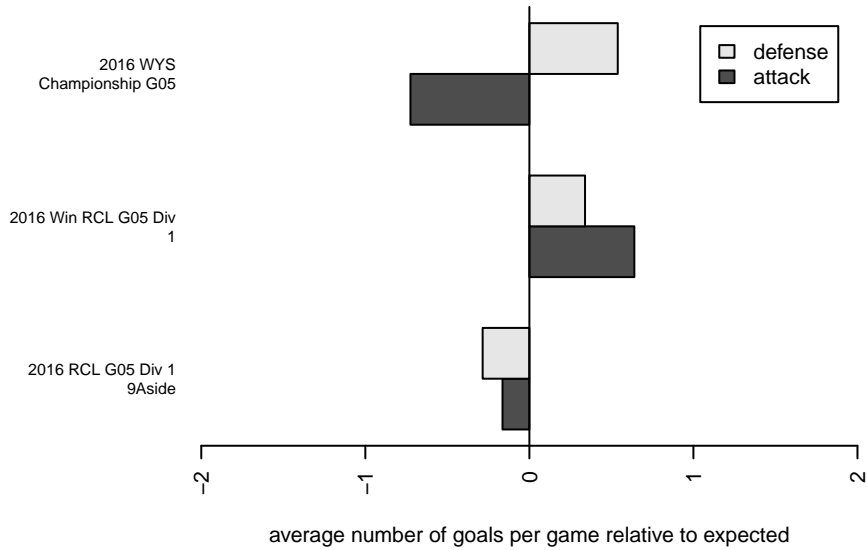

Seattle United Copa G05

Seattle United Premier
 Seattle, WA
 G05 total strength=1276
 attack=4.05 defense=6.7
 fall league = RCL G05 Div 1 9Aside
 spr league = Win RCL G05 Div 1

alt names used:
 Seattle United G05 Copa A
 Seattle United G05 Copa A
 Seattle United G05 Copa A

Venues played:
 2016 RCL G05 Div 1 9Aside
 2016 Win RCL G05 Div 1
 2016 WYS Championship G05

Seattle United Copa G05
 Dots are actual minus expected GF (blue circles) and GA (red triangles).
 Blue line is smoothed change in attack strength. Red is smoothed change in defense strength.

**attack and defense variance (black dot)
relative to other teams
and top 10 in region**

**attack and defense rating
relative to others at age
and all opponents in last 13 months**

Performance relative to 13 month average