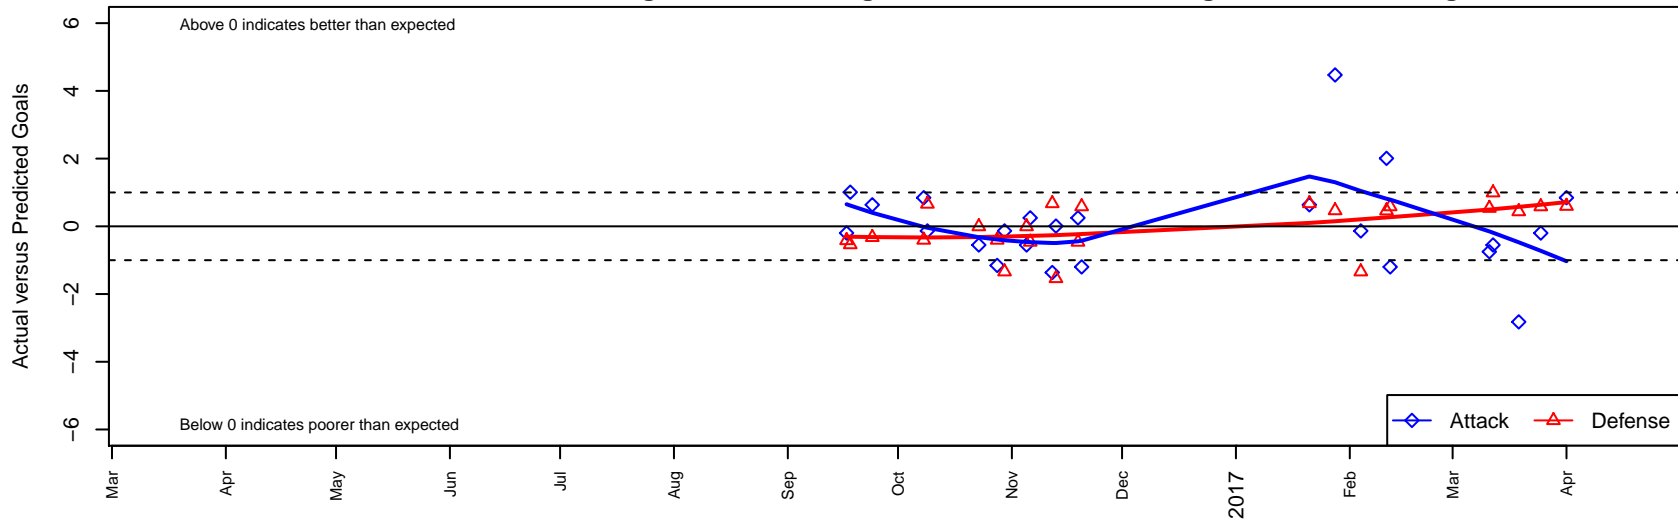

Seattle United Copa G05

Seattle United Premier
 Seattle, WA
 G05 total strength=1276
 attack=4.05 defense=6.7
 fall league = RCL G05 Div 1 9Aside
 spr league = Win RCL G05 Div 1

alt names used:
 Seattle United G05 Copa A
 Seattle United G05 Copa A
 Seattle United G05 Copa A

Venues played:
 2016 RCL G05 Div 1 9Aside
 2016 Win RCL G05 Div 1
 2016 WYS Championship G05

Seattle United Copa G05
 Dots are actual minus expected GF (blue circles) and GA (red triangles).
 Blue line is smoothed change in attack strength. Red is smoothed change in defense strength.

**attack and defense variance (black dot)
relative to other teams
and top 10 in region**

**attack and defense rating
relative to others at age
and all opponents in last 13 months**

Performance relative to 13 month average