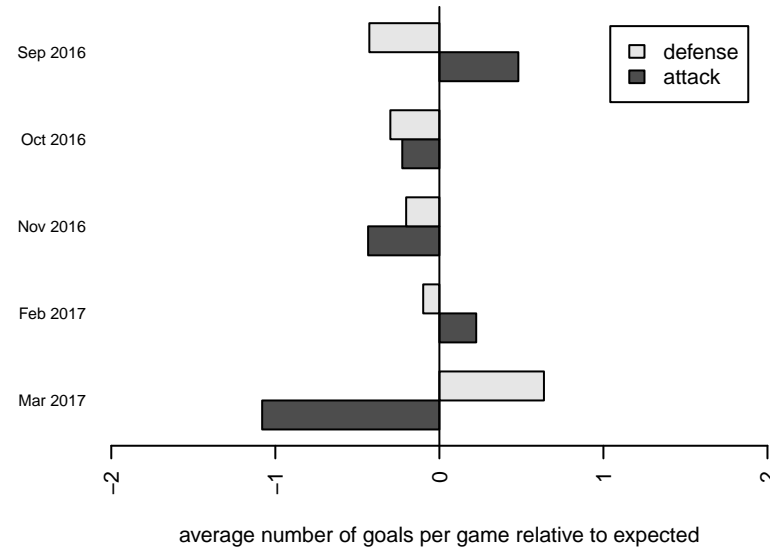

Performance relative to 13 month average